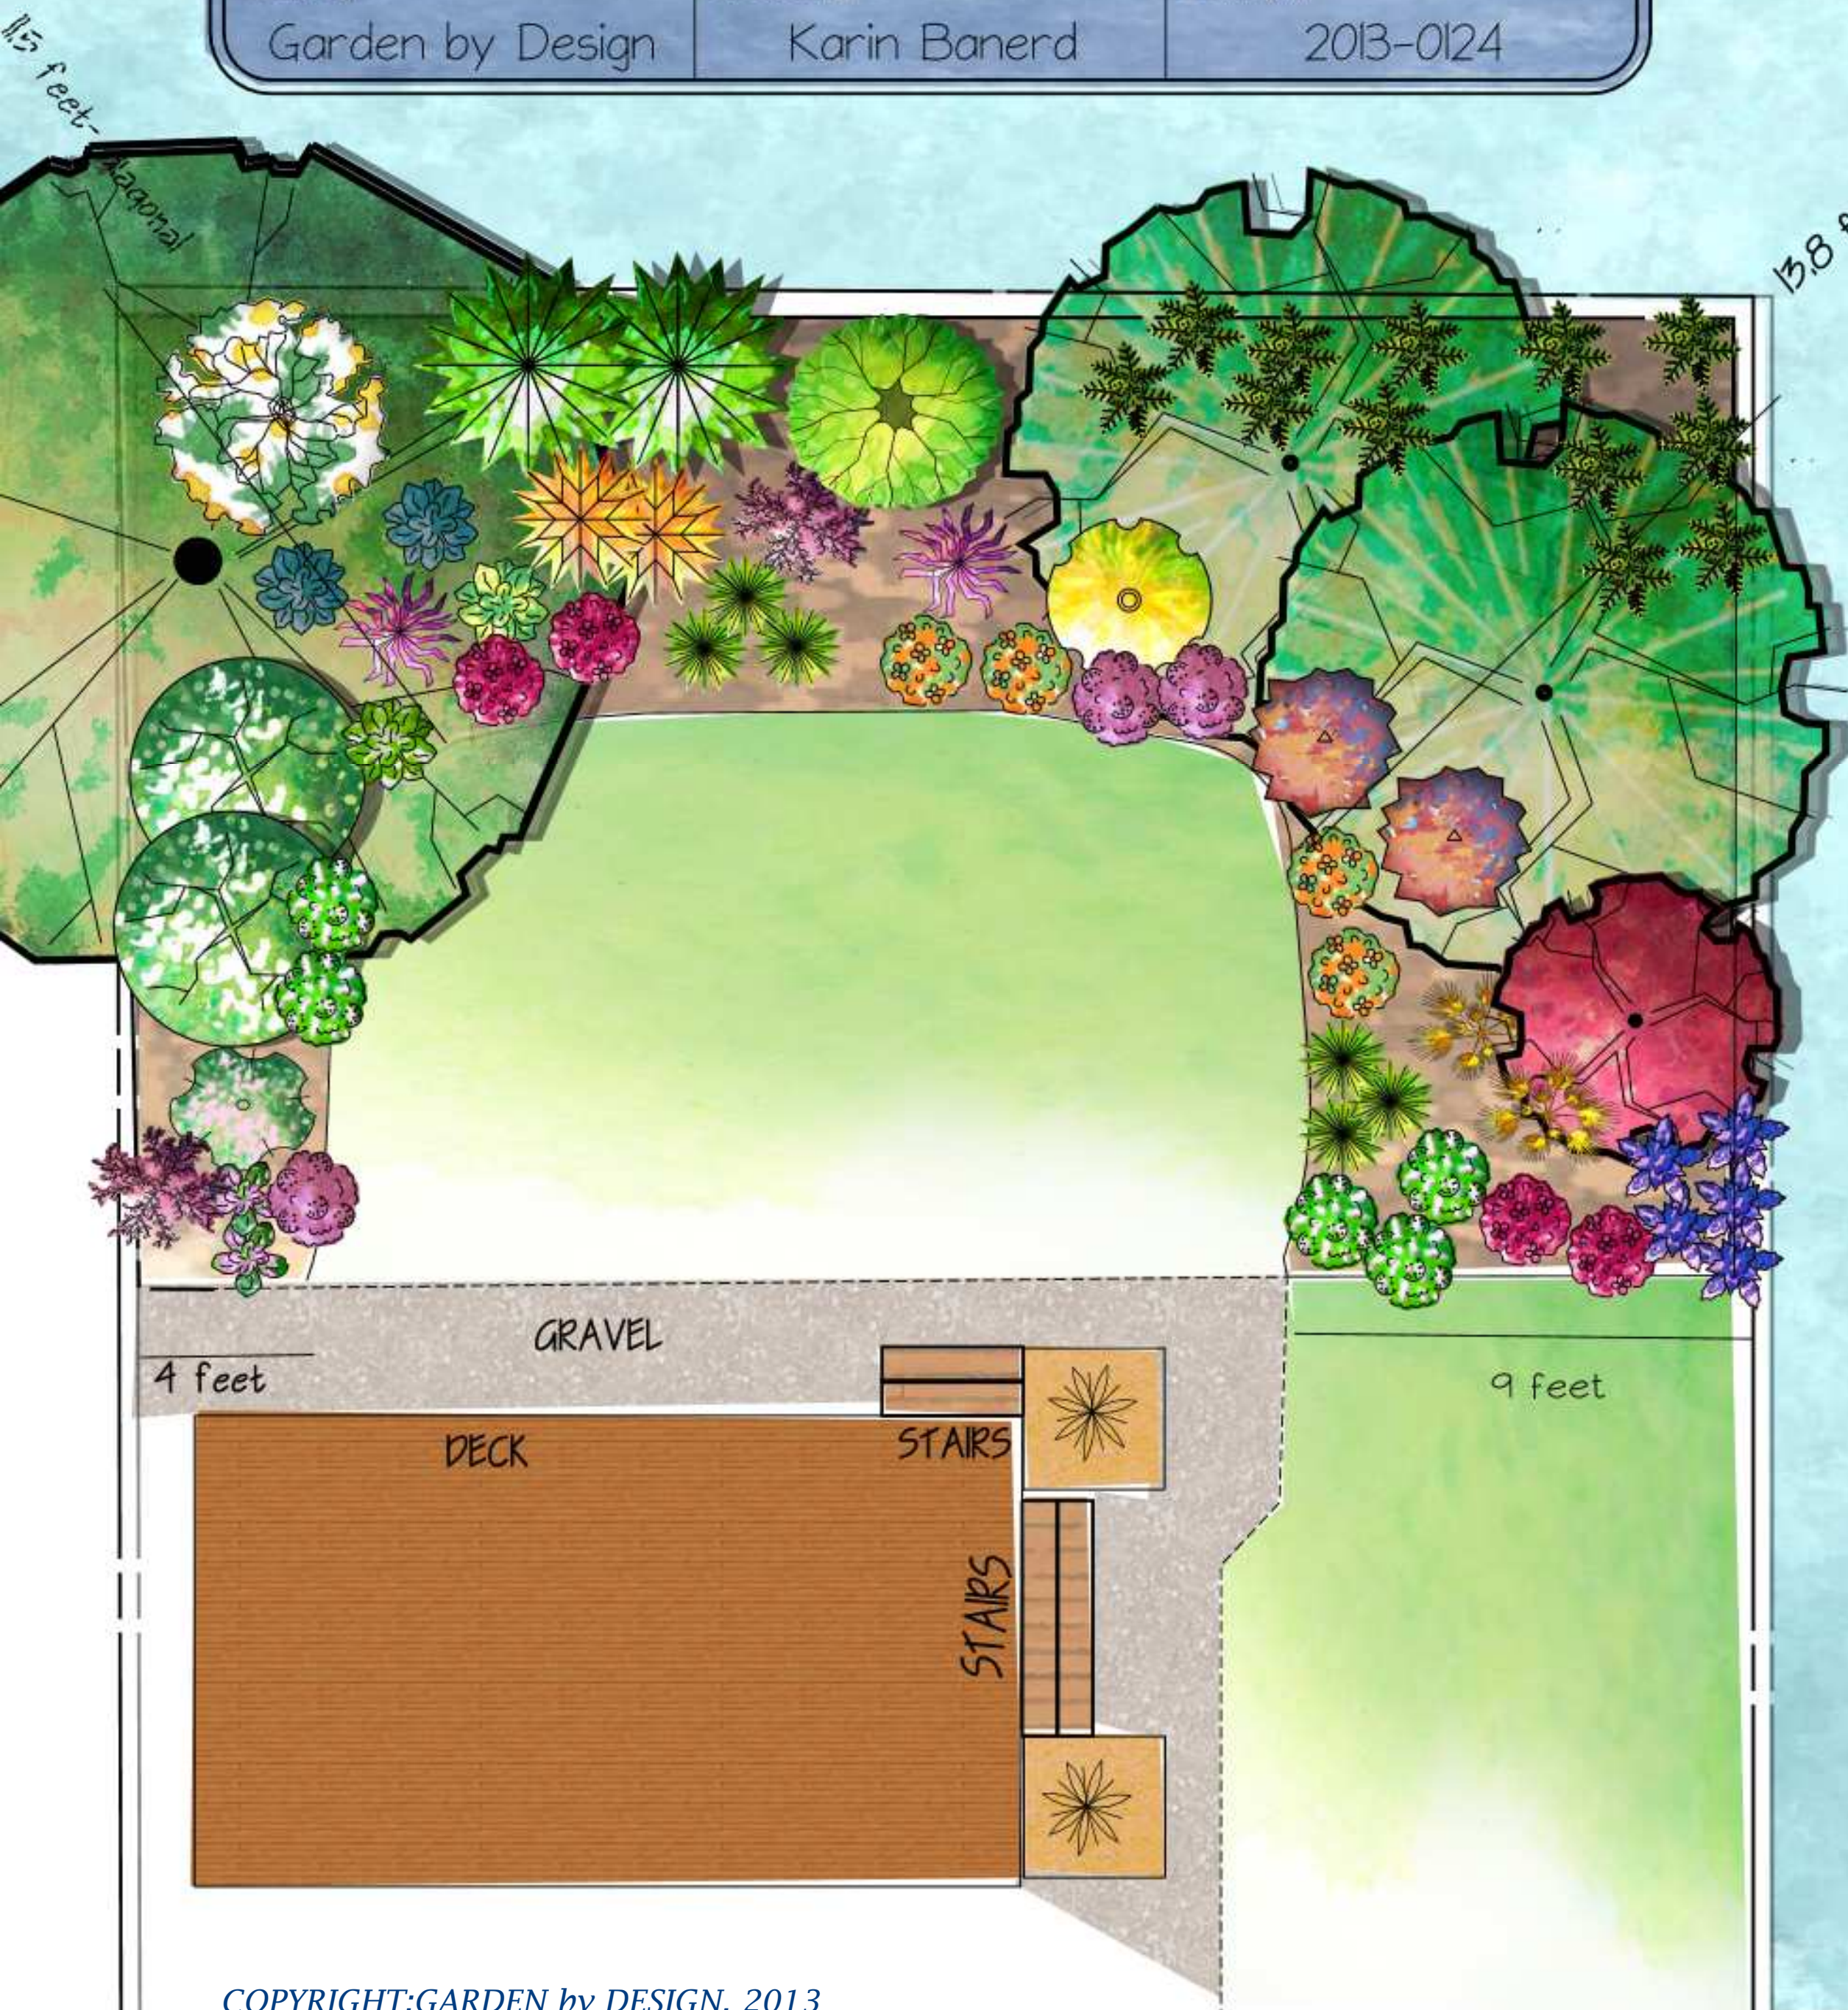

client: Ottawa		
scale: 1 inch to 3 feet	date: April 12, 2013	revision:
drawn by: Garden by Design	checked by: Karin Banerd	drawing #: 2013-0124

-  Downy/Princess Diana Serviceberry
-  Autumn Feather Reed Grass
-  Inaba Shidare Japanese Maple
-  Ivory Halo &/Yellow Twig Dogwood
-  Plum Pudding Heuchera
-  Berry Smoothie Heuchera
-  Midnight Wine Weigela
-  Golden Variegated Hakone Grass
-  Golden Shadows Pagoda Dogwood
-  Green Panda Bamboo Grass (6 ft.)
-  existing Bridal Veil Spirea
-  Great Expectations Hosta
-  Alabama Sunrise Heucherella
-  Britt-Marie Crawford Ligularia
-  Country Gold/Mor Gold Euonymus
-  existing Maple
-  PJM Rhododendron
-  Burgundy Lace Fern
-  Shockwave Phlox
-  Carol Mackie Daphne
-  Sage Hosta
-  Ostrich Fern
-  Sun King Aralia
-  First Frost Hosta
-  Jack Frost Brunnera